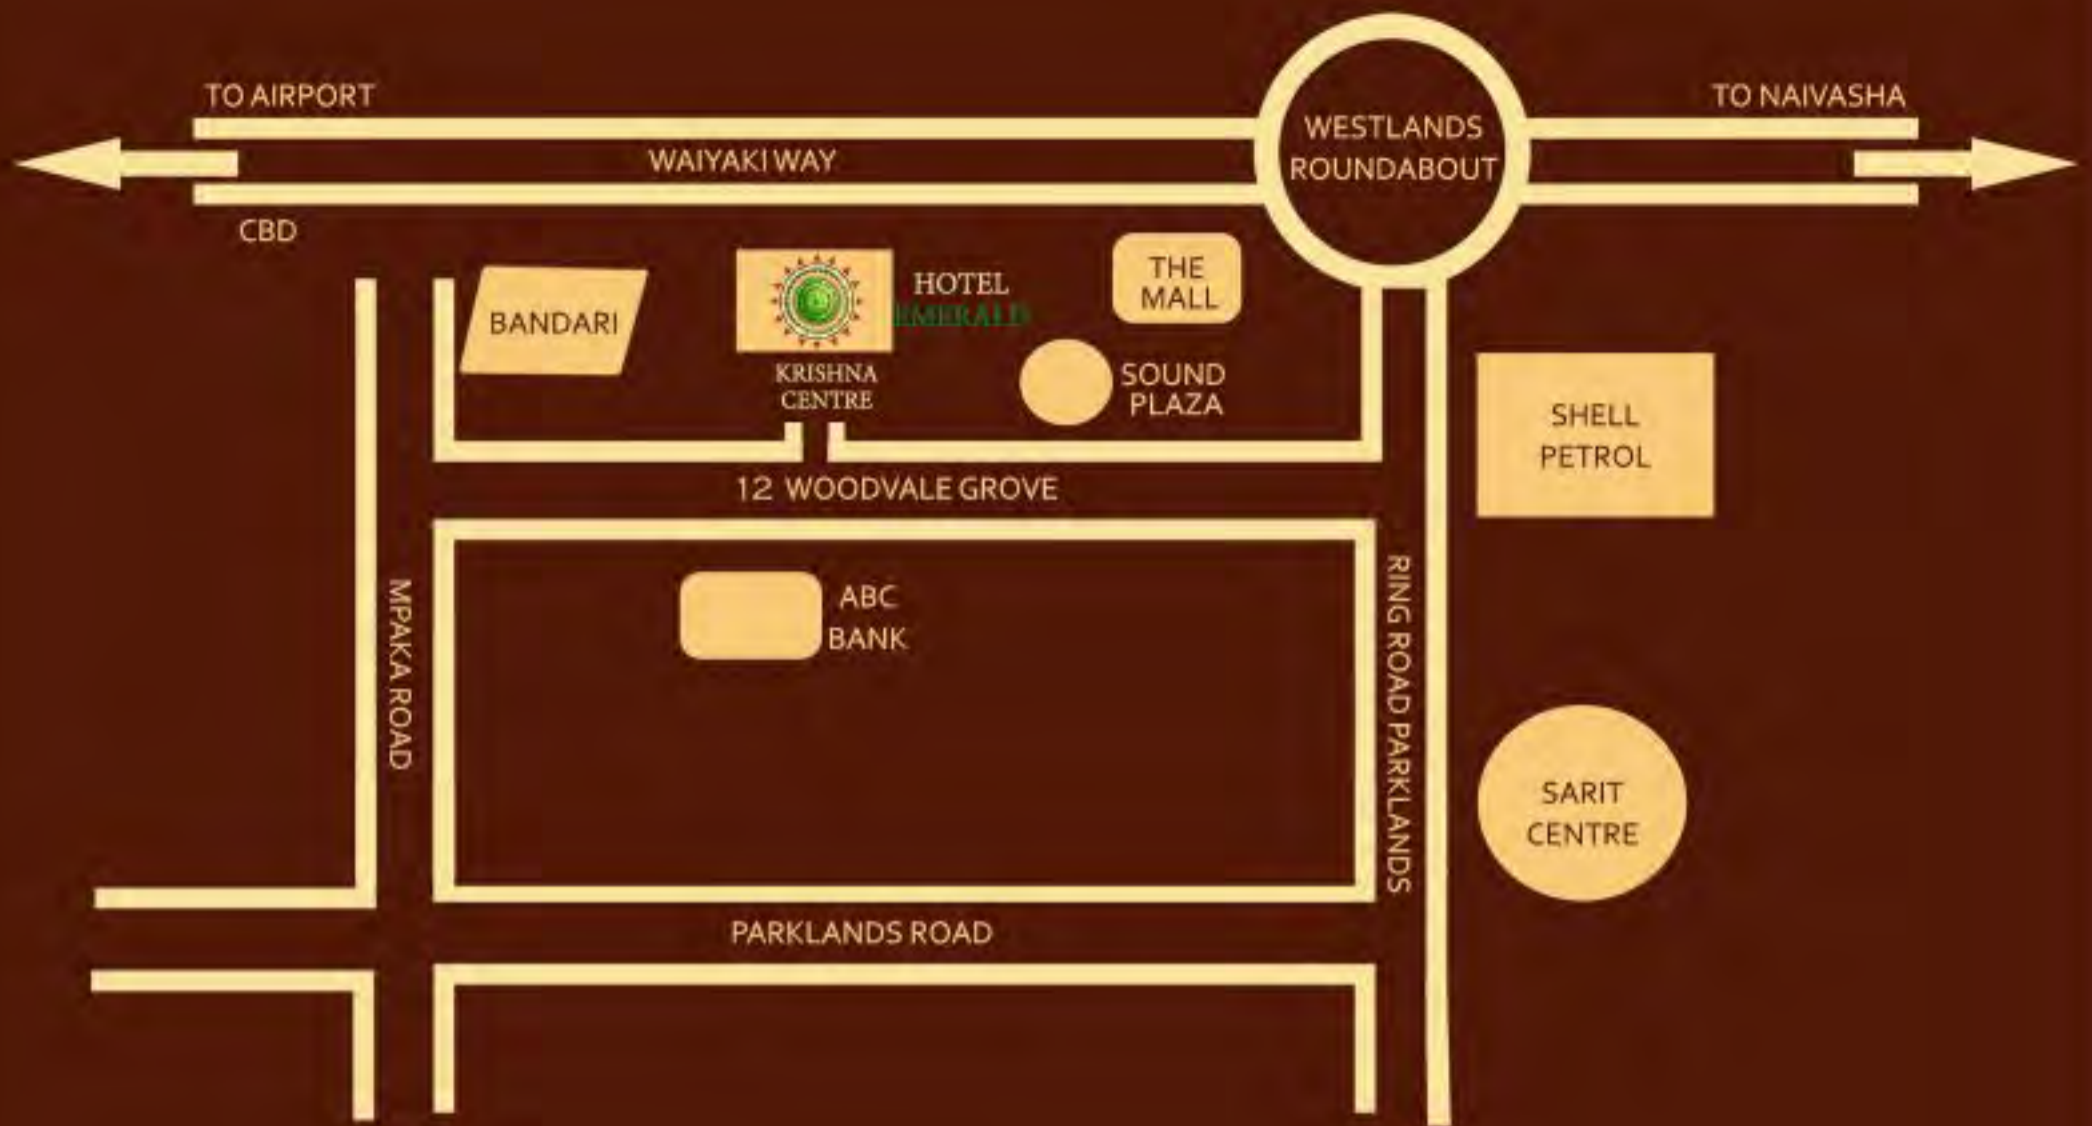

The Vista Bar & Restaurant

Vista Multi-Cuisine Restaurant & Bar

Serving the best multi-cuisine recipes in Indian , Chinese & Continental, Full Bar!

For your Breakfast, Lunch & Dinner

- *Outside Catering*
- *Corporate Functions*
- *Parties*
- *Take Away*
- *Free Wi-Fi*

For Reservations & Enquiries , TEL: 0716 228 302

Visit us on:  Vista Restaurant Nairobi

Conveniently Located: 5 Km from the City Centre and 20km
from Jomo Kenyatta International Airport

HOTEL EMERALD

Hotel Emerald